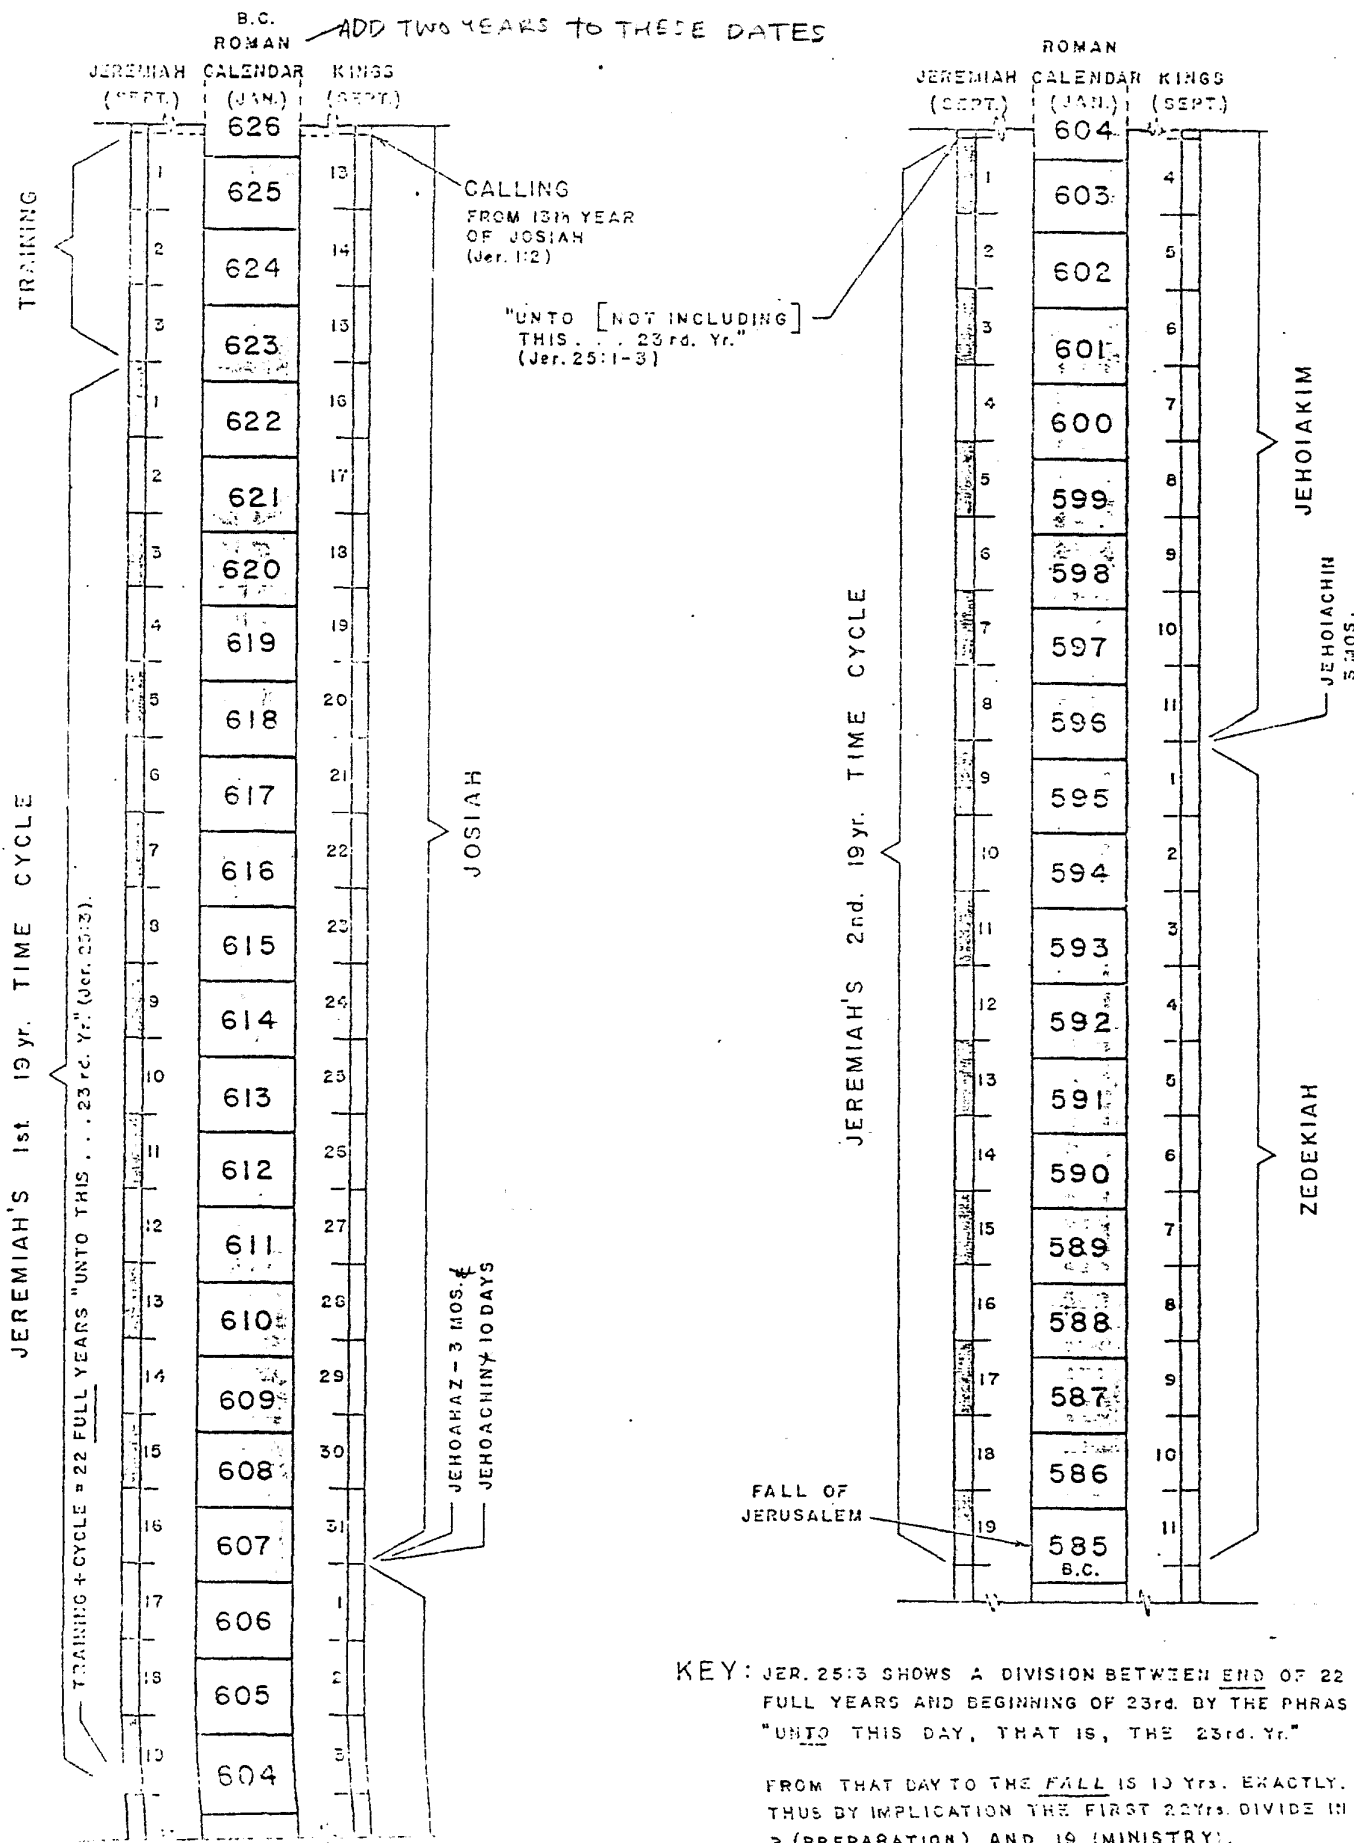

* JEREMIAH'S 19 YEAR CYCLES

KEY: JER. 25:3 SHOWS A DIVISION BETWEEN END OF 22 FULL YEARS AND BEGINNING OF 23rd. BY THE PHRAS "UNTO THIS DAY, THAT IS, THE 23rd. Yr."

FROM THAT DAY TO THE FALL IS 13 Yrs. EXACTLY. THUS BY IMPLICATION THE FIRST 22Yrs. DIVIDE IN 3 (PREPARATION) AND 19 (MINISTRY).